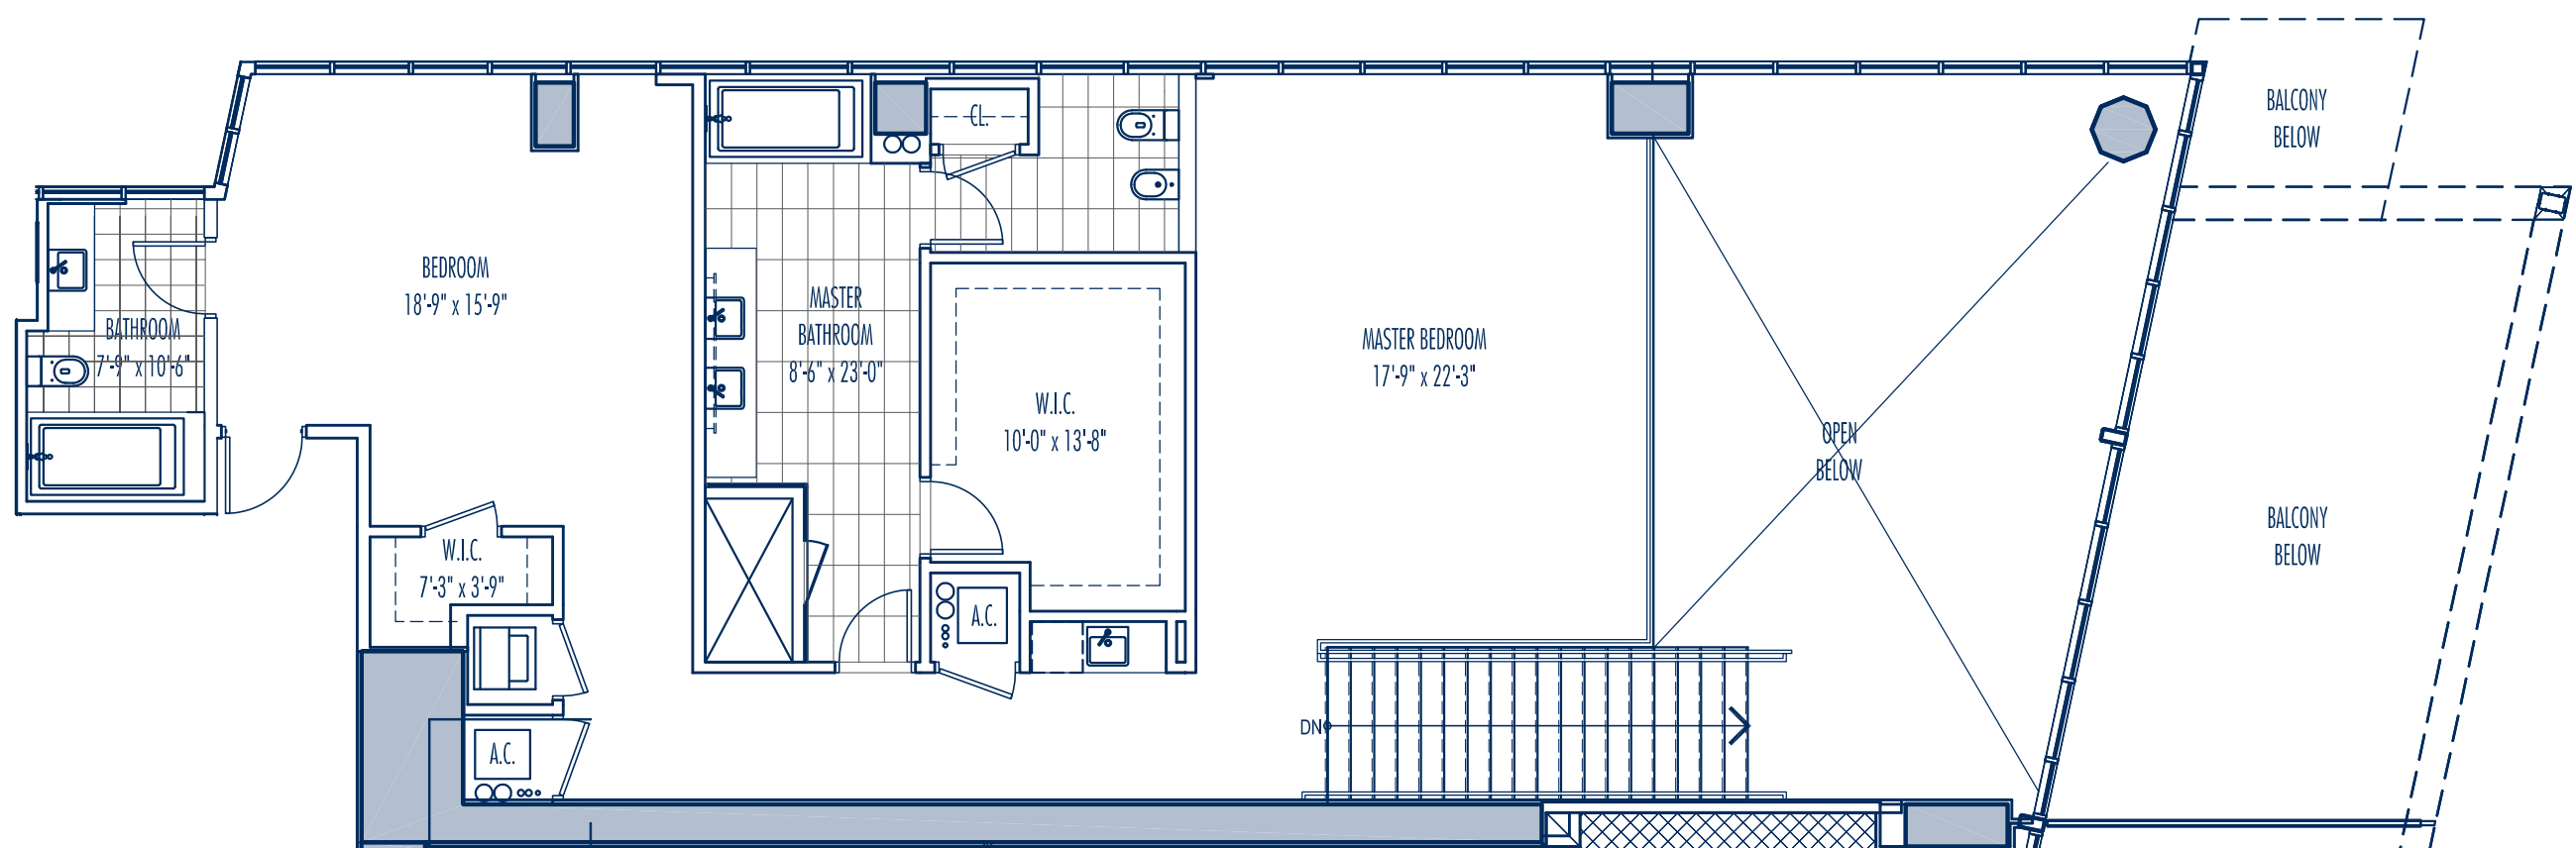

## RESIDENCE L 4 BEDROOM / 3.5 BATH

Interior:	3,800 SF	353.0 M <sup>2</sup>
Exterior:	428 SF	39.8 M <sup>2</sup>
Total:	4,228 SF	392.8 M <sup>2</sup>