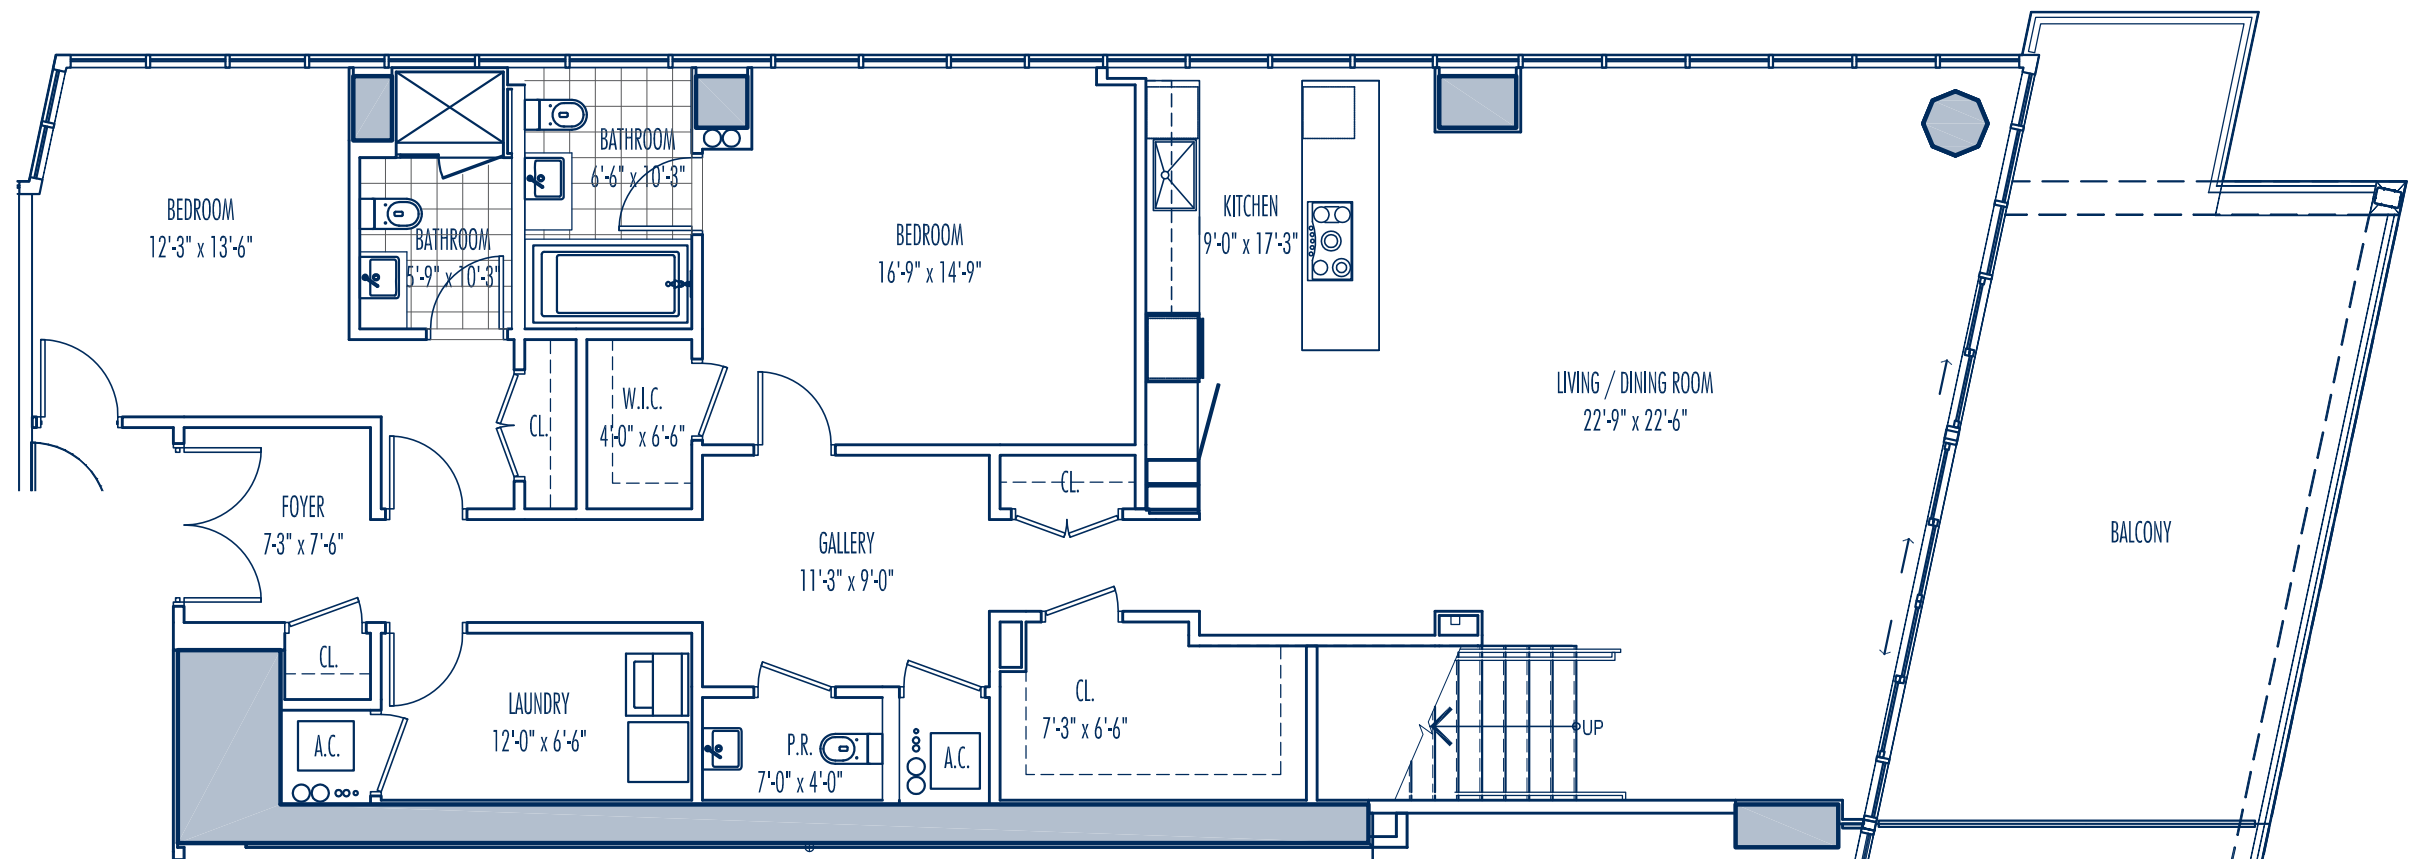

MARQUIS

RESIDENCES

Entry Level